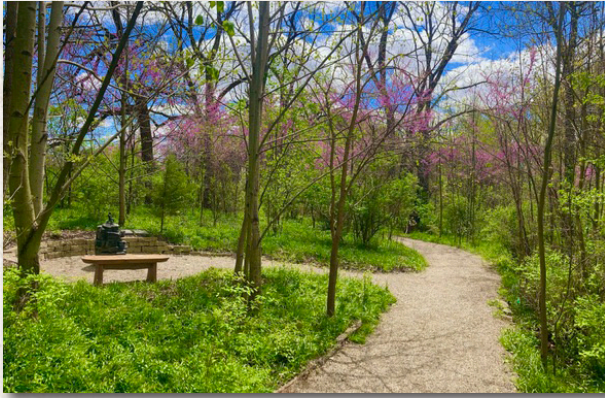

at Marywood
2023 Fulton St E
Grand Rapids, MI 49503

EXPERIENCE SERENITY & HEALING IN A GARDEN OF PEACE

Saint Francis Sculpture Garden is a Michigan-based not-for-profit organization. Find contemplative peace and healing in our free outdoor nature trail. The garden pathway illustrates the life of our beloved St. Francis of Assisi in 17 bronze statues throughout 11 acres of natural beauty.

Inspired by events in the life of St. Francis of Assisi, the beautifully crafted bronze statues along the Garden trail, conceived and created by sculptor, Mic Carlson, depict St. Francis in postures of prayer, meditation, preaching and interacting with nature. They are placed in areas conducive to quiet reflection and are accompanied by storyboards sharing the life of this inspirational and much-loved saint.

The Saint Francis Sculpture Garden is a continuous evolution of art and nature, with plans for new garden sites, sculptures, meditation areas and ongoing land-scape design changes, including a new east-to-west 150' bridge installation.

We welcome you to come spend time in the Saint Francis Sculpture Garden. Bring the kids for some fresh air, or find a bench for some quiet meditation or enjoy your favorite book (or borrow one from our lending library). No matter the reason or season, your senses will be rewarded. Close your eyes and listen to the birds. Breathe. Count butterflies. Count your blessings. Leave inspired.