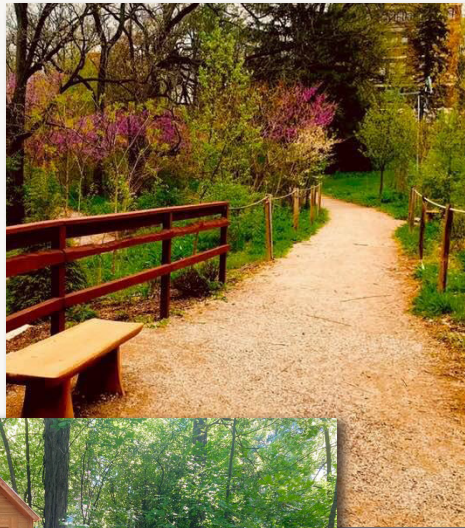

at Marywood
2023 Fulton St E
Grand Rapids, MI 49503

EXPERIENCE SERENITY & HEALING IN A GARDEN OF PEACE

Saint Francis Sculpture Garden is a Michigan-based not-for-profit organization. Find contemplative peace and healing in our free outdoor nature trail. The garden pathway illustrates the life of our beloved St. Francis of Assisi in 17 bronze statues throughout 11 acres of natural beauty.

Inspired by events in the life of St. Francis of Assisi, the beautifully crafted bronze statues along the Garden trail, conceived and created by sculptor, Mic Carlson, depict St. Francis in postures of prayer, meditation, preaching and interacting with nature. They are placed in areas conducive to quiet reflection and are accompanied by storyboards sharing the life of this inspirational and much-loved saint.

The Saint Francis Sculpture Garden is a continuous evolution of art and nature, with plans for new garden sites, sculptures, meditation areas and ongoing land-scape design changes, including a new east-to-west 150' bridge installation.

We welcome you to come spend time in the Saint Francis Sculpture Garden. Bring the kids for some fresh air, or find a bench for some quiet meditation or enjoy your favorite book (or borrow one from our lending library). No matter the reason or season, your senses will be rewarded. Close your eyes and listen to the birds. Breathe. Count butterflies. Count your blessings. Leave inspired.