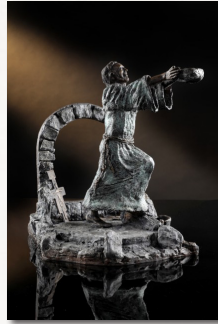

EXPERIENCE SERENITY & HEALING IN A GARDEN OF PEACE

Saint Francis Sculpture Garden is a Michigan-based not-for-profit organization. Find contemplative peace and healing in our free outdoor nature trail. The garden pathway illustrates the life of our beloved St. Francis of Assisi in 17 bronze statues throughout 11 acres of natural beauty.

The pathway is ADA-wheelchair accessible. Although inspired by St. Francis of Assisi, we are non-denominational and respectful of all peoples of peace, love, and kindness.

With the commitment of professional board members and architects, this garden is being built by kind-hearted donors. This vision continues to grow.

Inspired by events in the life of St. Francis of Assisi, the beautifully crafted bronze statues along the Garden trail, conceived and created by sculptor, Mic Carlson, depict St. Francis in postures of prayer, meditation, preaching and interacting with nature. They are placed in areas conducive to quiet reflection and are accompanied by storyboards sharing the life of this inspirational and much-loved saint.

The Saint Francis Sculpture Garden is a continuous evolution of art and nature, with plans for new garden sites, sculptures, meditation areas and ongoing land-scape design changes, including a new east-to-west 150' bridge installation.

We welcome you to come spend time in the Saint Francis Sculpture Garden. Bring the kids for some fresh air, or find a bench for some quiet meditation or enjoy your favorite book (or borrow one from our lending library). No matter the reason or season, your senses will be rewarded. Close your eyes and listen to the birds. Breathe. Count butterflies. Count your blessings. Leave inspired.

OPPORTUNITIES TO SUPPORT THE GARDEN

DONATIONS